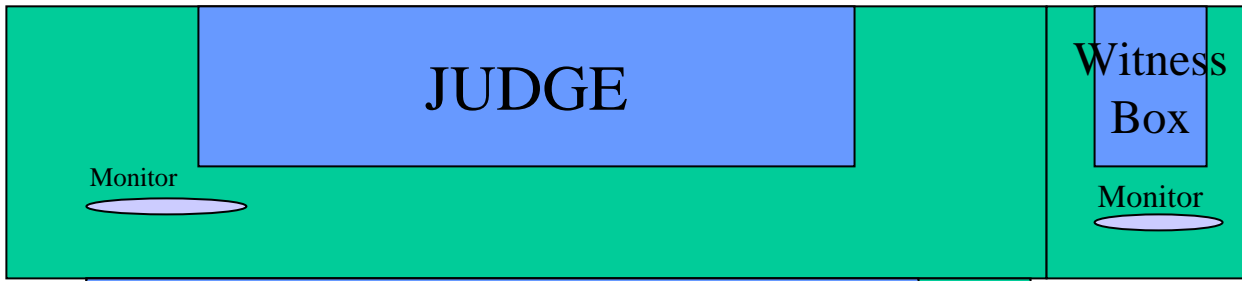

Window

JURY BOX

Window

S
C
R
E
E
N

JURY BOX

Window

S
C
R
E
E
N

Witness
Box

Monitor

Approx. 25 ft.

Path of Jury to box

JURY BOX

Window

Window

Window