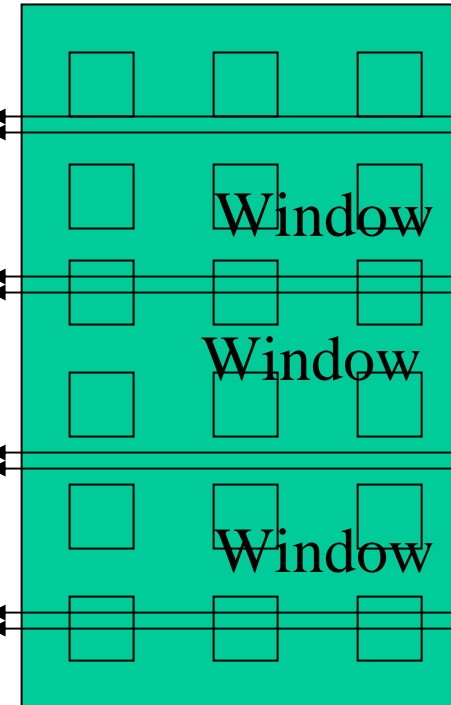

Window

JURY BOX

Window

S
C
R
E
E
N

JURY BOX

Window

S
C
R
E
E
N

Witness
Box

Monitor

Approx. 25 ft.

Path of Jury to box

JURY BOX

Window

Window

Window