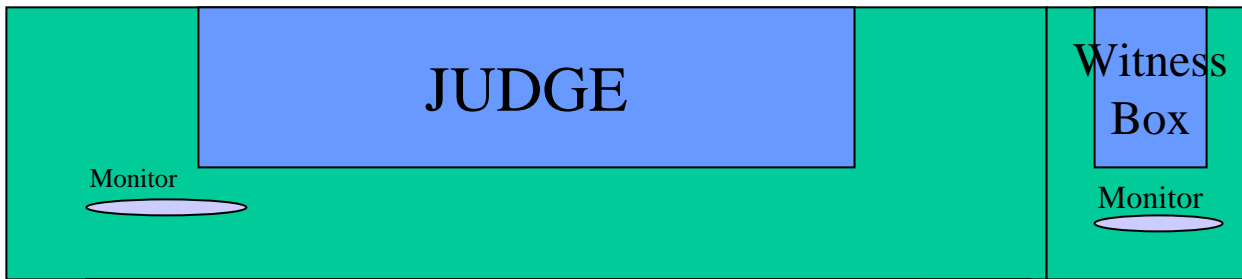

Window

JURY BOX

Window

S
C
R
E
E
N

JURY BOX

Window

S
C
R
E
E
N

Witness
Box

Monitor

Approx. 25 ft.

Path of Jury to box

JURY BOX

Window

Window

Window