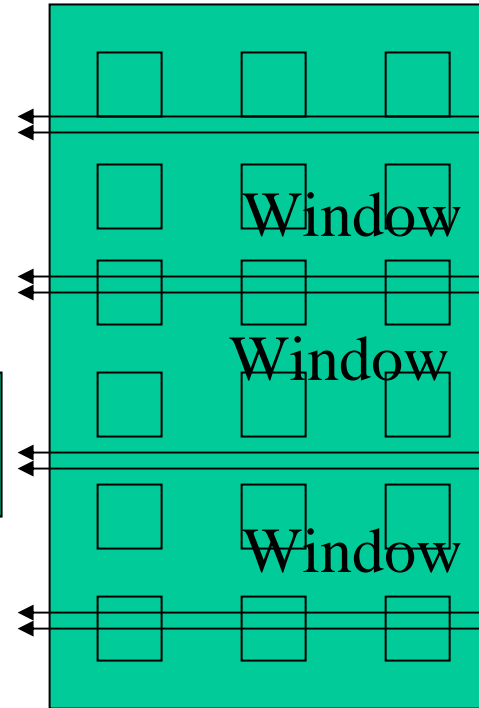

Window

JURY BOX

Window

S
C
R
E
E
N

JURY BOX

Window

S
C
R
E
E
N

Witness
Box

Monitor

Approx. 25 ft.

Path of Jury to box

JURY BOX

Window

Window

Window